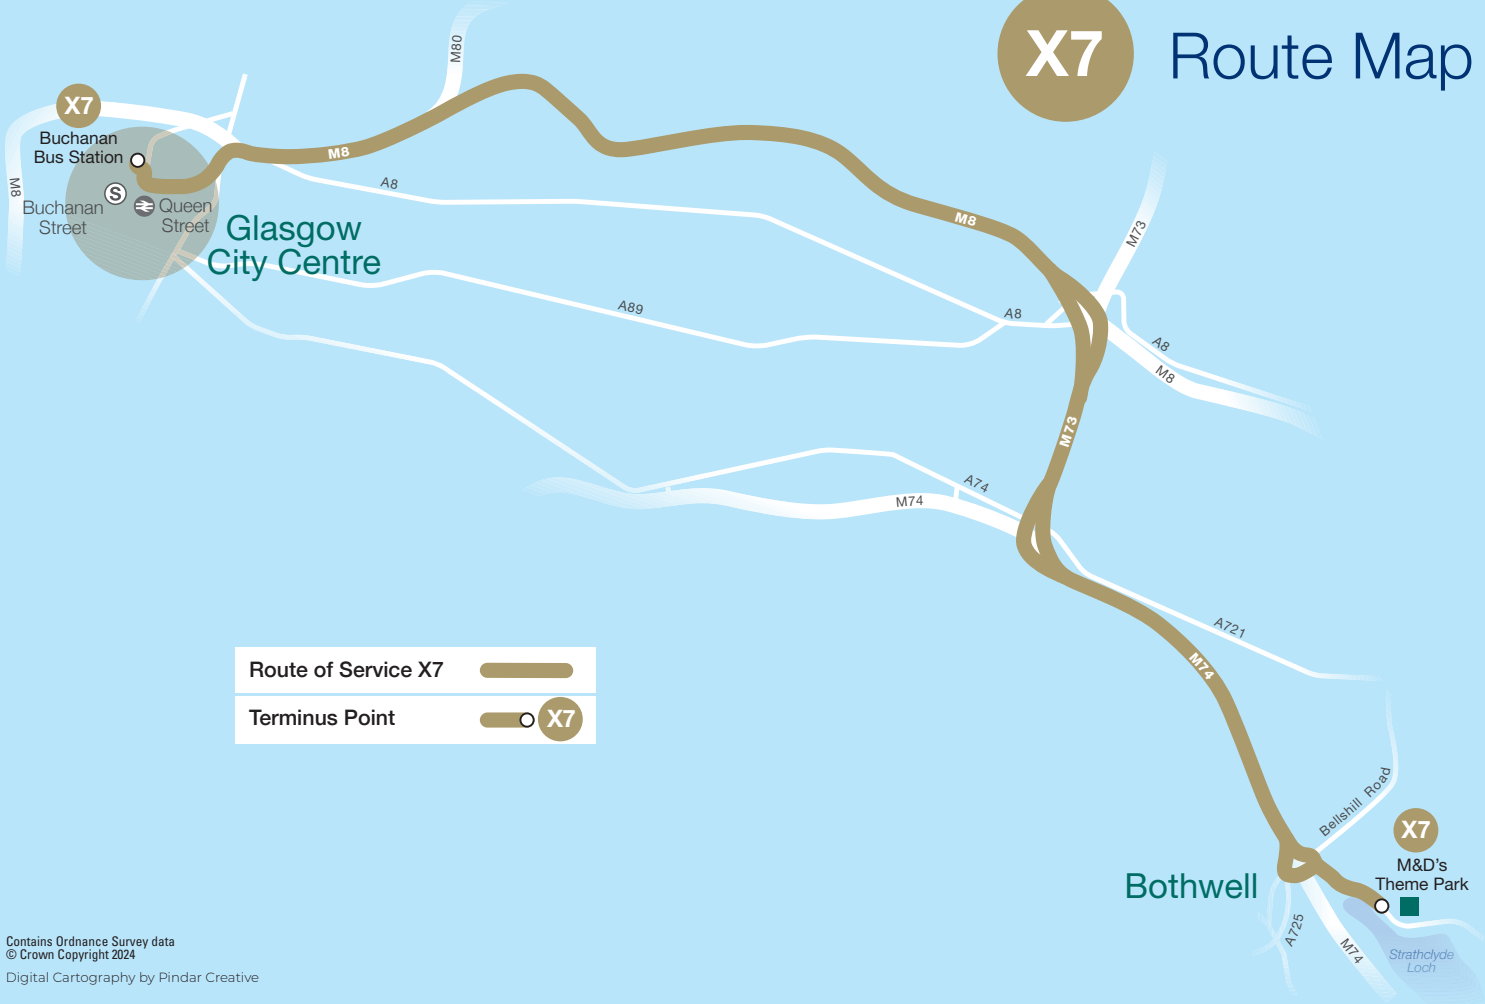

Where to find your bus in GLASGOW CITY CENTRE

City Zone

- Route of services X7 
- Pedestrianised Areas 
- Railway line and Station 
- Underground Station 

X7

Route Map

Route of Service X7	
Terminus Point	X7