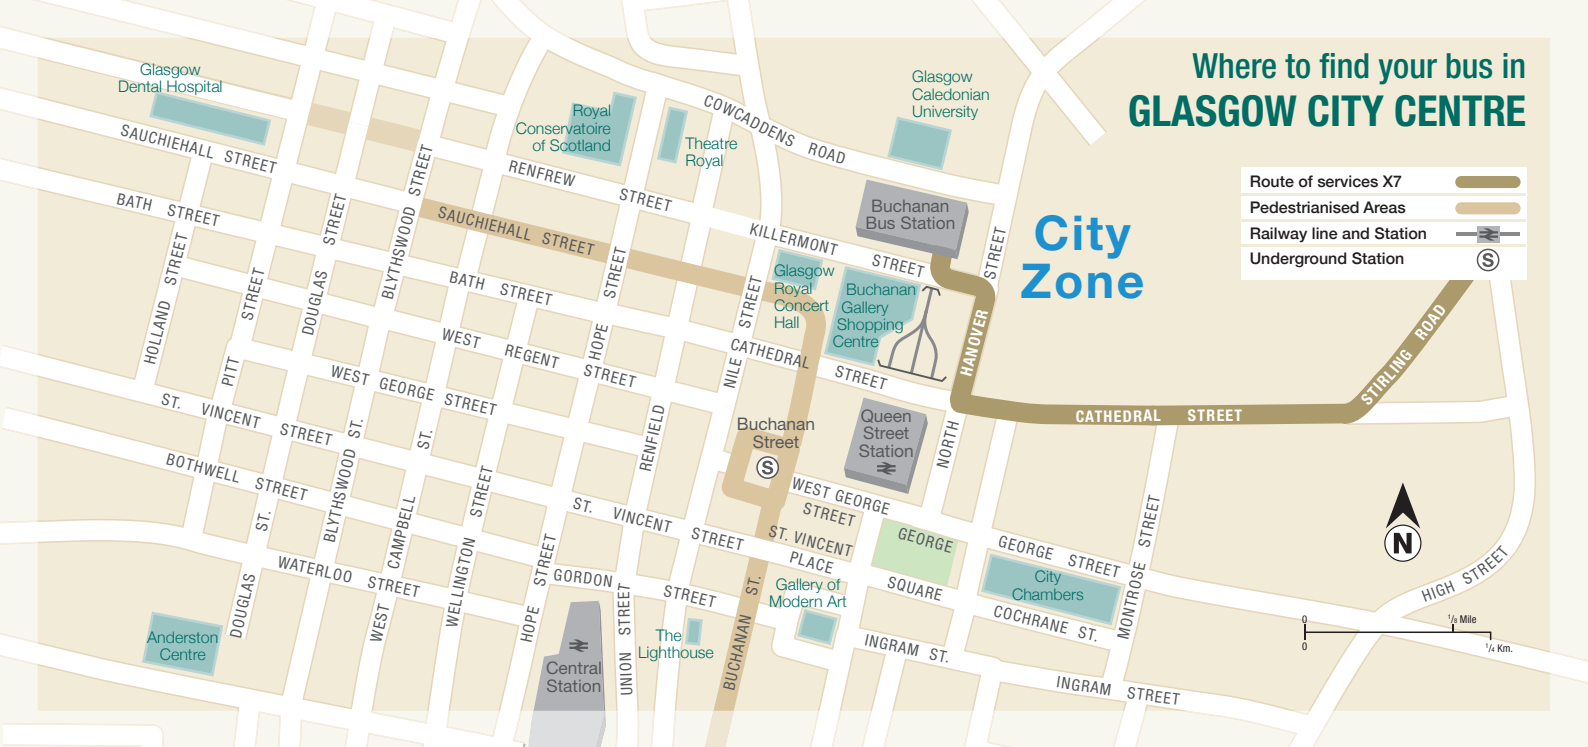

Where to find your bus in GLASGOW CITY CENTRE

City Zone

- Route of services X7 
- Pedestrianised Areas 
- Railway line and Station 
- Underground Station 

X7

Route Map

Route of Service X7	
Terminus Point	X7